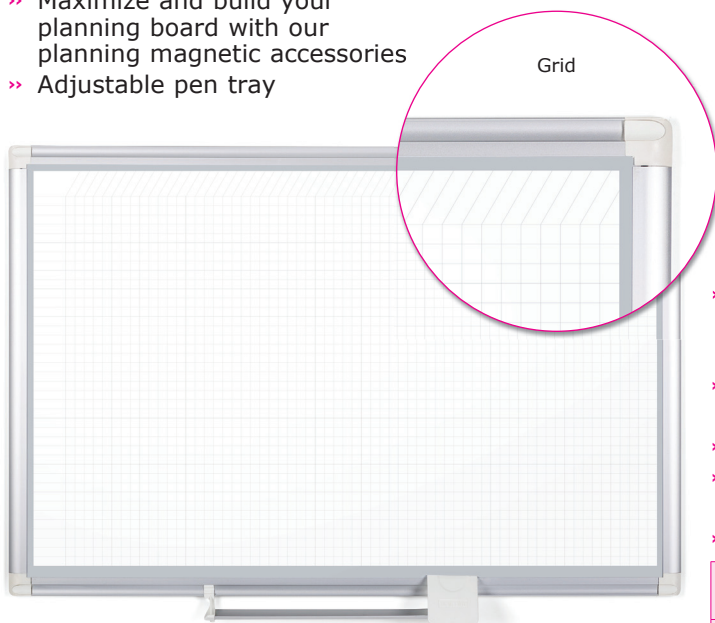

Planner Size H x W mm	Model	Price
900 x 600	GA03107830A	£88.89
1200 x 900	GA05107830A	£135.51
1800 x 1200	GA27107830A	£217.64