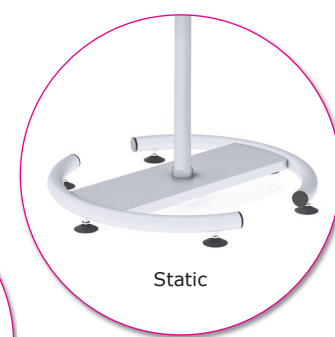

Information Boards

Static