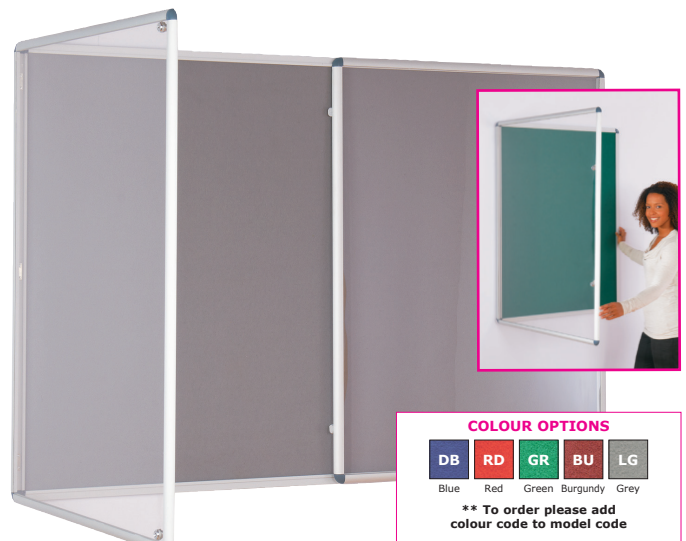

Tamperproof Felt Noticeboards

- » A durable solution to protecting displayed information against casual interference
- » Single door versions can be mounted with hinge to side, base or top
- » Matching locks for convenience - fixings supplied

Description	Overall Size H x W mm	Model	Price
Single Door	900 x 600	TP9060/**	£65.65
	900 x 900	TP9090/**	£86.75
	1200 x 900	TP1290/**	£103.40
	1200 x 1200	TP1212/**	£139.36
Double Door	1200 x 1800	TP1812/**	£190.83
	1200 x 2400	TP2412/**	£235.39