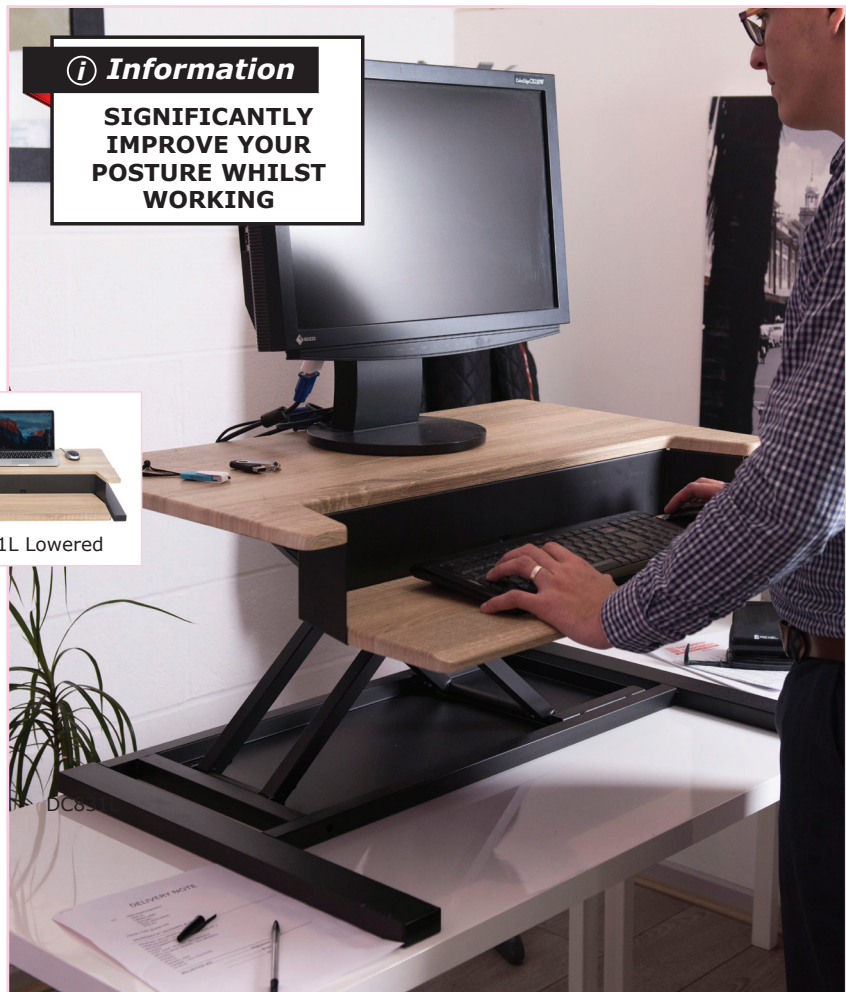

Desk Converter

- » Simply place on a surface & enjoy the flexibility of standing or sitting at your desk
- » A pneumatic air cylinder allows smooth adjustments from sit to stand in seconds, bringing the maximum height of 620mm above the desktop
- » The ergonomic two-tier design offers a spacious 32-inch (813mm) top shelf for monitors & a second shelf for a mouse/keyboard
- » Meets ANSI/BIFMA standards
- » Chamfered keyboard shelf edge for extra operator comfort

i Information
SIGNIFICANTLY IMPROVE YOUR POSTURE WHILST WORKING

3 day delivery

LOWER PRICE

Overall Size H x W x D mm	Top Shelf Size W x D mm	Bottom Shelf Size W x D mm	Base Size W x D mm	Model	Price
146/620 x 813 x 596	813 x 349	699 x 248	813 x 596	DC831L	£325.00

'Stabil' Folding Chairs

- » Stable & robust folding chair with plastic seat & back

5 YR GUARANTEE