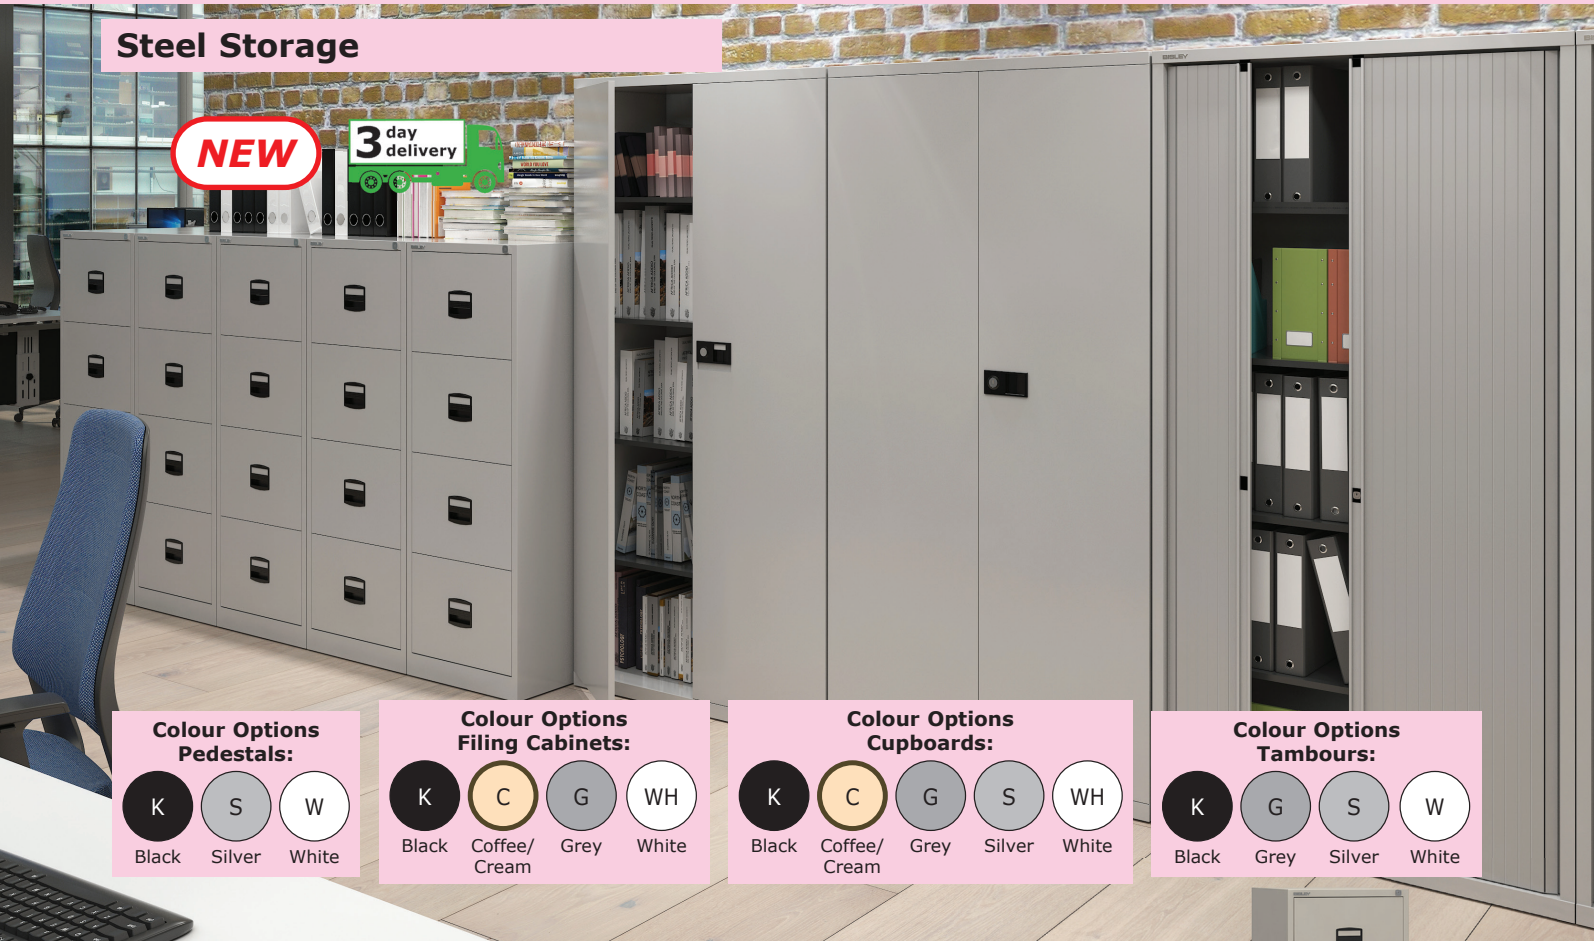

SO-R740D SO-R1090D SO-R1440D SO-R1790D SO-R2140D

Description	Size W x D x H mm	Model	Price
Cupboard with 1 Shelf	800 x 470 x 740	SO-R740D	£114.97
Cupboard with 2 Shelves	800 x 470 x 1090	SO-R1090D	£144.90
Cupboard with 3 Shelves	800 x 470 x 1440	SO-R1440D	£149.63
Cupboard with 4 Shelves	800 x 470 x 1790	SO-R1790D	£189.00
Cupboard with 5 Shelves	800 x 470 x 2140	SO-R2140D	£220.50

Office Desks, Seating & Canteen Furniture

Steel Storage

NEW

3 day delivery

Colour Options Pedestals:

Black Silver White

Colour Options Filing Cabinets:

Black Coffee/Cream Grey White