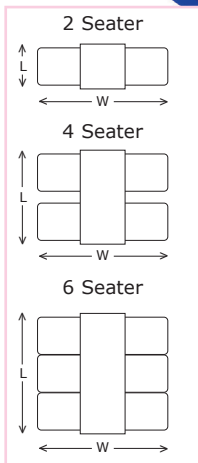

i Information
SUPPLIED KNOCK DOWN FOR EASY ACCESS INTO YOUR PREMISES