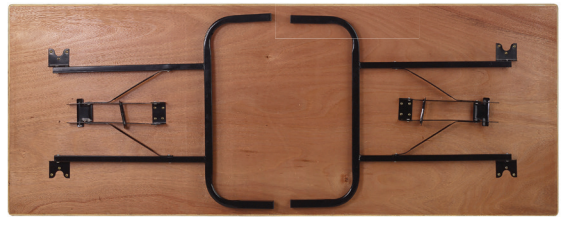

Overall Size L x W x H mm	Weight kg	Model	Price
1800 x 665 x 750	16	WTT05Z	£71.95