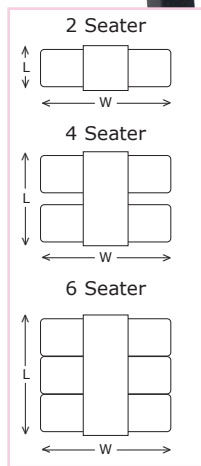

FROM ONLY
£198.30

QCT42Z

SEAT COLOUR OPTIONS

- Black
- Red
- Blue

specify when ordering

No. of Seats	Overall Size L x W x H mm	Table Size L x W mm	Model	Price
1 Way Entry (Wall Units)				
2	530 x 1690 x 725	530 x 600	QCT21Z	£198.30
4	1070 x 1690 x 725	1070 x 600	QCT41Z	£297.00
6	1580 x 1690 x 725	1580 x 600	QCT61Z	£417.30
2 Way Entry				
4	1070 x 1690 x 725	1070 x 600	QCT42Z	£297.00
6	1580 x 1690 x 725	1580 x 600	QCT62Z	£417.30